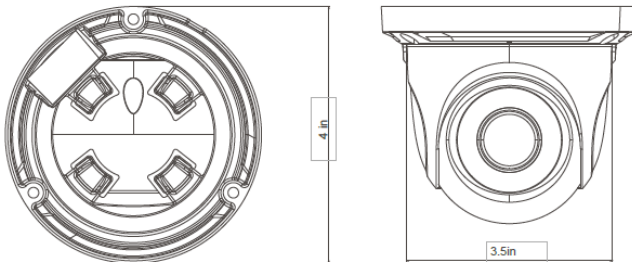

IPOD-SB2IRE: Specifications

2mp IP Network Eyeball dome Weatherproof with IR

Key Features:

- 2 Mega Pixel 1080P (1920 x 1080)
- Max. Resolution: 1920 x 1080
- ICR auto switch, true day / night
- 33 ~ 66 feet IR night view distance
- 3D DNR, digital WDR
- ROI coding
- Supports PoE power supply
- Supports smart phone, iPad, remote monitoring
- Supports three streams

Dimensions:

Compatible Camera Mounts:

Round Mount: JB-SB-BR
Wall Mount: WB-SB-ED

Model#: IPOD-SB2IRE	
Camera	
Image Sensor	1 / 2.8 "CMOS
Image Size	1920 x 1080
Electronic Shutter	1 / 25 s ~ 1 / 100000 s
Auto Iris	Fixed Iris
Min. Illumination	0.1 lux @F1.2,AGC ON; 0 lux with IR
Lens	3.6 mm @ F1.6, angle of view: 79°
Lens Mount	M12
Day & Night	ICR
Wide Dynamic Range	Digital WDR
Digital NR	3D DNR
Angle Adjustment	Any Angle
Image	
Video Compression	H.264 / MJPEG Baseline Profile / Main Profile / High Profile
Resolution	1080P (1920x1080),720P (1280x720) D1,CIF(480x240)
Main stream	60Hz : 1080P(1 ~ 30fps) / 720P(1 ~ 30fps) 50Hz : 1080P(1 ~ 25fps) / 720P(1 ~ 25fps)
Bit rate	256Kbps ~ 5Mbps
Encode Mode	VBR / CBR
Quality	Five levels under VBR; Freely adjustable under CBR
Image Settings	ROI, Saturation, Brightness, Chroma, Contrast, Wide Dynamic, Sharpen, NR,etc. Adjustable through client software or web browser
ROI	3 ROI
Interfaces	
Network	RJ45
Functions	
Remote Monitoring	IE browsing,CMS remote control
Online Connection	Support simultaneous monitoring for up to 3 users; Support multi-stream real time transmission
Protocol	TCP / IP, UDP, DHCP, NTP, RTSP, DDNS, SMTP,FTP
Interface Protocol	ONVIF
Storage	Network remote storage
Smart Alarm	Motion Alarm
PoE	Yes
IR Distance	33-66ft (10~20m)
Water-proof	IP66
Other	
Power Supply	DC 12V / PoE
Power Consumption	< 2W
IR Consumption ON	< 4W
Operating Environment	- 20 °C ~ 50 °C,10 % ~ 90 % humidity
Dimensions	ø 3.5in × 4in (ø 87mm × 108mm)
Weight (net)	369g (1lbs)
Installation	Wall mounting, pendent mounting