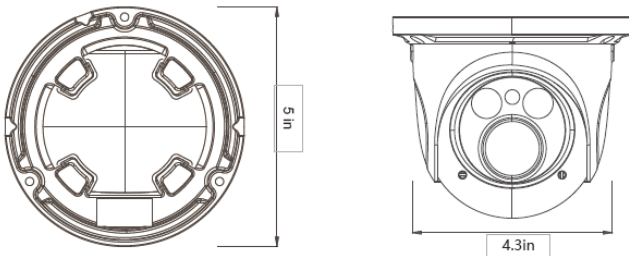

Dimensions:

Compatible Camera Mounts:

Round Mount: JB-SB-BR
Wall Mount: WB-SB-ED

Model#: IPOD-SB3IREV	
Camera	
Image Sensor	1 / 3 "CMOS
Image Size	2048 x 1536
Electronic Shutter	1 / 25 s ~ 1 / 100000 s
Auto Iris	Fixed Iris
Min. Illumination	0.07 lux @F1.2,AGC ON; 0 lux with IR
Lens	2.8 ~ 12 mm @F1.4, angle of view : 84° ~ 27°
Lens Mount	φ 14
Day & Night	ICR
Wide Dynamic Range	Digital WDR
Digital NR	3D DNR
Angle Adjustment	Pan : 0°~360°, Tilt : 0°~90°, Rotation : 0°~360°
Image	
Video Compression	H.264 / MJPEG Baseline Profile / Main Profile / High Profile
Resolution	3MP (2048 × 1536), 1080P (1920 × 1080), 720P (1280 × 720), D1, CIF, 480 x 240
Main stream	60Hz : 3MP (1 ~ 30fps) / 1080P (1 ~ 30fps) / 720P (1 ~ 30fps) 50Hz : 3MP (1 ~ 25fps) / 1080P (1 ~ 25fps) / 720P (1 ~ 25fps)
Bit rate	128 Kbps ~ 6 Mbps
Encode Mode	VBR / CBR
Quality	Five levels under VBR; Freely adjustable under CBR
Image Settings	ROI, Saturation, Brightness, Chroma, Contrast, Wide Dynamic, Sharpen, NR, etc. Adjustable through client software or web browser
ROI	3 ROI
Interfaces	
Network	RJ45
Functions	
Remote Monitoring	IE browsing, CMS remote control
Online Connection	Support simultaneous monitoring for up to 3 users; Support multi-stream real time transmission
Protocol	TCP / IP, UDP, DHCP, NTP, RTSP, DDNS, SMTP, FTP
Interface Protocol	ONVIF
Storage	Network remote storage
Smart Alarm	Motion Alarm
PoE	Yes
IR Distance	65-98ft (20~30m)
Water-proof	IP66
Other	
Power Supply	DC 12V / PoE
Power Consumption	< 2W
IR Consumption ON	< 4.5W
Operating Environment	- 20 °C ~ 50 °C, 10 % ~ 90 % humidity
Dimensions	φ 4.3in × 5.1in (φ 109mm × 130mm)
Weight (net)	688g (1.5lbs)
Installation	Wall mounting, pendent mounting