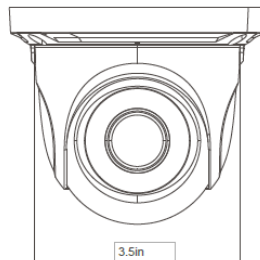

Dimensions:

Compatible Camera Mounts:

Round Mount: JB-SB-BR

Wall Mount: WB-SB-ED

Model#: IPOD-SB4IR28	
Camera	
Image Sensor	1 / 3 "CMOS
Image Size	2688 × 1520
Electronic Shutter	1 / 25 s ~ 1 / 100000 s
Auto Iris	Fixed Iris
Min. Illumination	0.05 lux @F1.2,AGC ON; 0 lux with IR
Lens	2.8 mm
Lens Mount	M12
Day & Night	ICR
Wide Dynamic Range	120dB
BLC/ HLC/ Defogging	Yes
Digital NR	2D/3D DNR
Angle Adjustment	Any Angle
Image	
Video Compression	H.265 / H.264 / MJPEG Main Profile @Leve4.1 High Tier
Resolution	4MP (2592×1520), 2K (2560×1440), 3MP (2304×1296), 1080P (1920×1080), 720P (1280×720), D1, CIF, 480×240
Main stream	60Hz : 4MP (1 ~ 30fps) / 2K (1 ~ 30fps) / 3MP (1 ~ 30fps) / 1080P (1 ~ 30fps) / 720P (1 ~ 30fps) 50Hz : 4MP (1 ~ 25fps) / 2K (1 ~ 25fps) / 3MP (1 ~ 25fps) / 1080P (1 ~ 25fps) / 720P (1 ~ 25fps)
Bit rate	64 Kbps ~ 10 Mbps
Encode Mode	VBR / CBR
Quality	Five levels under VBR; Freely adjustable under CBR
Image Settings	ROI, Saturation, Brightness, Chroma, Contrast, Wide Dynamic, Sharpen, NR,etc. adjustable through client software or web browser
Audio Compression	G711A / U
ROI	Each ROI to be configured separately
Interfaces	
Network	RJ45
Audio	MIC IN × 1
Video Output	CVBS video output (BNC × 1)
Functions	
Remote Monitoring	IE browsing,CMS remote control
Online Connection	Support simultaneous monitoring for up to 10 users; Support multi-stream real time transmission
Protocol	TCP / IP, UDP, DHCP, NTP, RTSP, DDNS, SMTP,FTP
Interface Protocol	ONVIF, GB-T28181-2011
Storage	Network remote storage
Smart Alarm	Motion Alarm
PoE	Yes
IR Distance	32-65ft (10~20m)
Water-proof	IP66
Other	
Power Supply	DC 12V / PoE
Power Consumption	< 2.5W
IR Consumption ON	< 5W
Operating Environment	- 20 °C ~ 50 °C, 10 % ~ 90 % humidity
Dimensions	φ 3.5in × 4in φ 87 × 108
Weight (net)	427g (1lbs)
Installation	Wall mounting, pendent mounting