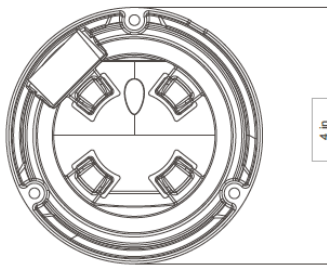

Dimensions:

Compatible Camera Mounts:

Round Mount: JB-SB-BR

Wall Mount: WB-SB-ED

Model#: IPOD-SB4IR28	
Camera	
Image Sensor	1 / 3 "CMOS
Image Size	2688 × 1520
Electronic Shutter	1 / 25 s ~ 1 / 100000 s
Auto Iris	Fixed Iris
Min. Illumination	0.05 lux @F1.2,AGC ON; 0 lux with IR
Lens	2.8 mm
Lens Mount	M12
Day & Night	ICR
Wide Dynamic Range	120dB
BLC/ HLC/ Defogging	Yes
Digital NR	2D/3D DNR
Angle Adjustment	Any Angle
Image	
Video Compression	H.265 / H.264 / MJPEG Main Profile @Leve4.1 High Tier
Resolution	4MP (2592×1520), 2K (2560×1440), 3MP (2304×1296), 1080P (1920×1080), 720P (1280×720), D1, CIF, 480×240
Main stream	60Hz : 4MP (1 ~ 30fps) / 2K (1 ~ 30fps) / 3MP (1 ~ 30fps) / 1080P (1 ~ 30fps) / 720P (1 ~ 30fps) 50Hz : 4MP (1 ~ 25fps) / 2K (1 ~ 25fps) / 3MP (1 ~ 25fps) / 1080P (1 ~ 25fps) / 720P (1 ~ 25fps)
Bit rate	64 Kbps ~ 10 Mbps
Encode Mode	VBR / CBR
Quality	Five levels under VBR; Freely adjustable under CBR
Image Settings	ROI, Saturation, Brightness, Chroma, Contrast, Wide Dynamic, Sharpen, NR,etc. adjustable through client software or web browser
Audio Compression	G711A / U
ROI	Each ROI to be configured separately
Interfaces	
Network	RJ45
Audio	MIC IN × 1
Video Output	CVBS video output (BNC × 1)
Functions	
Remote Monitoring	IE browsing,CMS remote control
Online Connection	Support simultaneous monitoring for up to 10 users; Support multi-stream real time transmission
Protocol	TCP / IP, UDP, DHCP, NTP, RTSP, DDNS, SMTP,FTP
Interface Protocol	ONVIF, GB-T28181-2011
Storage	Network remote storage
Smart Alarm	Motion Alarm
PoE	Yes
IR Distance	32-65ft (10~20m)
Water-proof	IP66
Other	
Power Supply	DC 12V / PoE
Power Consumption	< 2.5W
IR Consumption ON	< 5W
Operating Environment	- 20 °C ~ 50 °C, 10 % ~ 90 % humidity
Dimensions	φ 3.5in × 4in φ 87 × 108
Weight (net)	427g (1lbs)
Installation	Wall mounting, pendent mounting