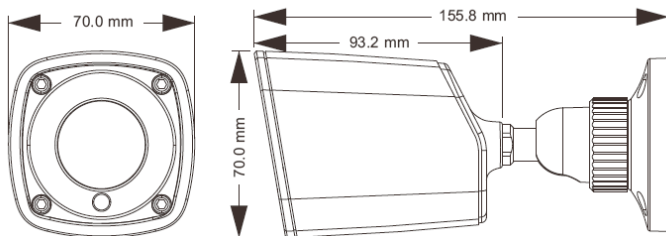

Dimensions:

Compatible Camera Mounts:

Part#: JB-SB-BR

Model#: IPOB-SBE4IR28	
Camera	
Image Sensor	1 / 3 "CMOS
Image Size	2592 x 1520
Electronic Shutter	1 / 25 s ~ 1 / 100000 s
Iris Type	Fixed Iris
Min. Illumination	0.05 lux @F1.2,AGC ON; 0 lux with IR
Lens	2.8 mm
Lens Mount	M12
Day & Night	ICR
Wide Dynamic Range	120dB
Digital NR	2D / 3D DNR
Angle Adjustment	Pan : Any Angle
Image	
Video Compression	H.265 / H.264 / MJPEG
H.265 Compression Standard	Main Profile @Leve4.1 High Tier
Resolution	4MP (2592x1520), 2K (2560x1440), 3MP (2304x1296), 3MP (2048x1536), 1080P (1920x1080), 720P (1280x720), D1, CIF, 480x240
Main Stream	60Hz : 4MP(1 ~ 20fps) / 2K(1 ~ 20fps) / 3MP(1 ~ 30fps) / 1080P(1 ~ 30fps) / 720P(1 ~ 30fps) 50Hz : 4MP(1 ~ 20fps) / 2K(1 ~ 20fps) / 3MP(1 ~ 25fps) / 1080P(1 ~ 25fps) / 720P(1 ~ 25fps)
Bit rate	128 Kbps ~ 8 Mbps
Encode Mode	VBR / CBR
Quality	Five levels under VBR; Freely adjustable under CBR
Image Settings	ROI, Saturation, Brightness, Chroma, Contrast, Wide Dynamic, Sharpen, NR, etc. Adjustable through client software or web browser
ROI	Each ROI to be configured separately
Interfaces	
Network	RJ45
Functions	
Remote Monitoring	IE browsing, CMS remote control
Online Connection	Support simultaneous monitoring for up to 10 users; Support multi-stream real time transmission
Protocol	TCP / IP, UDP, DHCP, NTP, R Network Protocol TSP, PPPoE, DDNS, SMTP, FTP
Interface Protocol	ONVIF
Storage	Network remote storage
Smart Alarm	Motion Alarm
Smart Analysis	Video exception, line crossing, intrusion, etc.
PoE	Yes
IR Distance	32 ~ 82ft (10-30m)
Water-proof	IP66
Other	
Power Supply	DC 12V / PoE
Power Consumption	< 2.5W
IR Consumption ON	< 6.5W
Operating Environment	- 20 °C ~ 50 °C, 10 % ~ 90 % humidity
Dimensions (mm)	ø 70 x 156
Weight (net)	370g