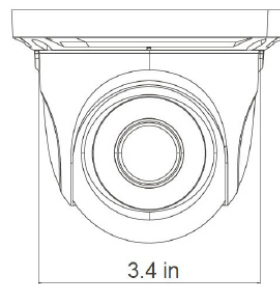

Dimensions:

Compatible Camera Mounts:

Part#: JB-SB-ODR Part#: WM-SB-ED-JB

Specification Subject to change without Notice*

Model#: IPOD-SBE4IR28	
Camera	
Image Sensor	1 / 3 "CMOS
Image Size	2592 x 1520
Electronic Shutter	1 / 25 s ~ 1 / 100000 s
Min. Illumination	0.05 lux @F1.2, AGC ON; 0 lux with IR
Lens	2.8mm Fixed
Lens Mount	M12
Day & Night	ICR
Wide Dynamic Range	120dB
Digital NR	2D/ 3D DNR
Angle Adjustment	Any Angle
Image	
Video Compression	H.265 / H.264 / MJPEG
H.265 Compression Standard	Main Profile @Leve4.1 High Tier
Resolution	4MP (2592 x 1520), 2K (2560 x 1440), 3MP (2304 x 1296), 3MP (2048 x 1536), 1080P (1920 x 1080), 720P (1280 x 720), D1, CIF, 480 x 240
Main stream	60Hz: 4MP(1 ~ 20fps) / 2K(1 ~ 20fps) / 3MP(1 ~ 30fps) / 1080P(1 ~ 30fps) / 720P(1 ~ 30fps) 50Hz: 4MP(1 ~ 20fps) / 2K(1 ~ 20fps) / 3MP(1 ~ 25fps) / 1080P(1 ~ 25fps) / 720P(1 ~ 25fps)
Bit rate	128Kbps ~ 8Mbps
Encode Mode	VBR / CBR
ROI	3 ROI
Quality	Five levels under VBR; Freely adjustable under CBR
Image Settings	ROI, Saturation, Brightness, Chroma, Contrast, Wide Dynamic, Sharpen, NR, Antiflicker, etc. adjustable through client software or web browser
Interfaces	
Network	RJ45
Functions	
Remote Monitoring	IE browsing, CMS remote control
Online Connection	Support simultaneous monitoring for up to 10 users; Support multi-stream real time transmission
Protocol	TCP/IP, UDP, DHCP, NTP, RTSP, DDNS, SMTP, FTP
Interface Protocol	ONVIF
Storage	Network remote storage
Smart Alarm	Motion Alarm
Smart Analysis	Video exception, line crossing, intrusion, etc.
PoE	Yes
IR Distance	32-65ft (10-20m)
Water-proof	IP66
Other	
Power Supply	DC 12V / PoE
Power Consumption	< 2.5W
IR Consumption ON	< 5W
Operating Environment	- 20 °C ~ 50 °C, 10 % ~ 90 % humidity
Dimensions (mm)	φ 87 x 108
Weight (net)	415g