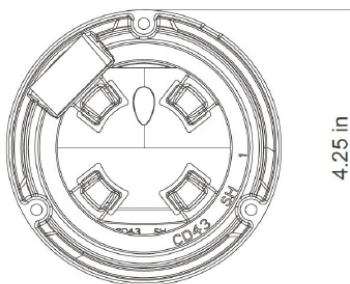

Dimensions: