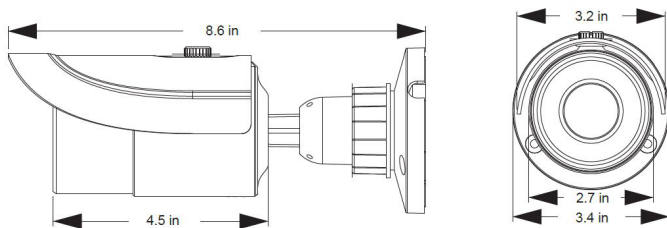

## Key Features:

- 2 Mega Pixel 1080P ( 1920 x 1080 )
- Max. Resolution: 1920 x 1080
- ICR auto switch, true day / night
- 65 ~ 95 feet IR night view distance
- 3D DNR, digital WDR
- ROI coding
- Supports local CVBS video output and one-way audio
- Supports PoE power supply
- Supports smart phone, iPad, remote monitoring
- Supports three streams

## Dimensions:

## Compatible Camera Mounts:

Part Number: JB-SB-BR

Model#: IPOB-SB2IR	
<b>Camera</b>	
Image Sensor	1 / 2.7 "CMOS
Image Size	1920 x 1080
Electronic Shutter	1 / 25 s ~ 1 / 100000 s
Min. Illumination	0.05 lux @F1.2,AGC ON; 0 lux with IR
Lens	3.6mm
Lens Mount	M12
Angle Adjustment	Any Angle
<b>Image</b>	
Video Compression	H.264 / MJPEG
Resolution	1080P ( 1920x1080 ),720P ( 1280x720 ) D1,CIF(480x240)
Main stream	60Hz : 1080P( 1 ~ 30fps ) / 720P( 1 ~ 30fps ) 50Hz : 1080P( 1 ~ 25fps ) / 720P( 1 ~ 25fps )
Bit rate	64 Kbps ~ 8 Mbps
Encode Mode	VBR / CBR
Quality	Five levels under VBR; Freely adjustable under CBR
Image Settings	ROI, Saturation, Brightness, Chroma, Contrast, Wide Dynamic, Sharpen, NR,etc. Adjustable through client software or web browser
<b>Interfaces</b>	
Network	RJ45
Audio	One-way audio (MIC IN x 1)
Video Output	CVBS video output ( BNC x 1 )
<b>Functions</b>	
Remote Monitoring	IE browsing,CMS remote control
Online Connection	Support simultaneous monitoring for up to 4 users; Support multi-stream real time transmission
Protocol	TCP / IP, UDP, DHCP, NTP, R Protocol TSP, PPPoE, DDNS, SMTP, FTP
Storage	Network remote storage
Smart Alarm	Motion Alarm
Day & Night	ICR
PoE	Yes
IR Distance	65-95ft (20~30m)
Water-proof	IP66
<b>Other</b>	
Power Supply	DC 12V / PoE
Power Consumption	< 3.5W
IR Consumption ON	< 6W
Operating Environment	- 20 °C ~ 50 °C,10 % ~ 90 % humidity
Dimensions ( mm )	ø 87 x 219
Weight ( net )	608g
Installation	Wall mounting, pendent mounting