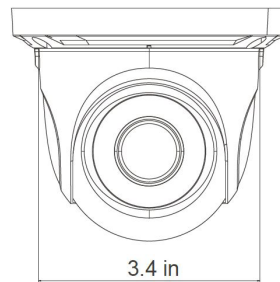

IPOD-SB2IR: Specifications

2mp IP Network Eyeball Dome Weatherproof with IR

Key Features:

- 2 Mega Pixel 1080P (1920 x 1080)
- Max. Resolution: 1920 x 1080
- ICR auto switch, true day / night
- 32 ~ 65 feet IR night view distance
- 3D DNR, digital WDR
- ROI coding
- Supports local CVBS video output and one-way audio
- Supports PoE power supply
- Supports smart phone, iPad, remote monitoring
- Supports three streams

Dimensions:

Compatible Camera Mounts:

Part#: JB-SB-BR Part#: WB-SB-ED

Specification Subject to change without Notice*

Model#: IPOD-SB2IR	
Camera	
Image Sensor	1 / 2.7 "CMOS
Image Size	1920 x 1080
Electronic Shutter	1 / 25 s ~ 1 / 100000 s
Min. Illumination	0.05 lux @F1.2,AGC ON; 0 lux with IR
Lens	3.6mm Fixed
Lens Mount	M12
Day & Night	ICR
Wide Dynamic Range	Digital WDR
Digital NR	3D DNR
Angle Adjustment	Any Angle
Image	
Video Compression	H.264 / MJPEG
Resolution	1080P (1920x1080),720P (1280x720) D1,CIF(480x240)
Main stream	60Hz : 1080P(1 ~ 30fps) / 720P(1 ~ 30fps) 50Hz : 1080P(1 ~ 25fps) / 720P(1 ~ 25fps)
Bit rate	64 Kbps ~ 8 Mbps
Encode Mode	VBR / CBR
ROI	8 ROI
Quality	Five levels under VBR; Freely adjustable under CBR
Image Settings	ROI, Saturation, Brightness, Chroma, Contrast, Wide Dynamic, Sharpen, NR,etc. Adjustable through client software or web browser
Interfaces	
Network	RJ45
Audio	One-way audio (MIC IN x 1)
Video Output	CVBS video output (BNC x 1)
Functions	
Remote Monitoring	IE browsing,CMS remote control
Online Connection	Support simultaneous monitoring for up to 4 users; Support multi-stream real time transmission
Protocol	TCP / IP, UDP, DHCP, NTP, R Protocol TSP, PPPoE, DDNS, SMTP, FTP
Interface Protocol	ONVIF, GB-T/ 28181-2011
Storage	Network remote storage
Smart Alarm	Motion Alarm
PoE	Yes
IR Distance	32-65ft (10~20m)
Water-proof	IP66
Other	
Power Supply	DC 12V / PoE
Power Consumption	< 2W
IR Consumption ON	< 4.5W
Operating Environment	- 20 °C ~ 50 °C,10 % ~ 90 % humidity
Dimensions (mm)	ø 87 x 108
Weight (net)	325g