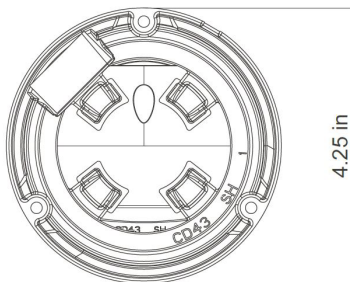

IPOD-SB2IR: Specifications

2mp IP Network Eyeball Dome Weatherproof with IR

Key Features:

- 2 Mega Pixel 1080P (1920 x 1080)
- Max. Resolution: 1920 x 1080
- ICR auto switch, true day / night
- 32 ~ 65 feet IR night view distance
- 3D DNR, digital WDR
- ROI coding
- Supports local CVBS video output and one-way audio
- Supports PoE power supply
- Supports smart phone, iPad, remote monitoring
- Supports three streams

Dimensions:

Compatible Camera Mounts:

Part#: JB-SB-BR Part#: WB-SB-ED

Specification Subject to change without Notice*

Model#: IPOD-SB2IR	
Camera	
Image Sensor	1 / 2.7 "CMOS
Image Size	1920 x 1080
Electronic Shutter	1 / 25 s ~ 1 / 100000 s
Min. Illumination	0.05 lux @F1.2,AGC ON; 0 lux with IR
Lens	3.6mm Fixed
Lens Mount	M12
Day & Night	ICR
Wide Dynamic Range	Digital WDR
Digital NR	3D DNR
Angle Adjustment	Any Angle
Image	
Video Compression	H.264 / MJPEG
Resolution	1080P (1920x1080),720P (1280x720) D1,CIF(480x240)
Main stream	60Hz : 1080P(1 ~ 30fps) / 720P(1 ~ 30fps) 50Hz : 1080P(1 ~ 25fps) / 720P(1 ~ 25fps)
Bit rate	64 Kbps ~ 8 Mbps
Encode Mode	VBR / CBR
ROI	8 ROI
Quality	Five levels under VBR; Freely adjustable under CBR
Image Settings	ROI, Saturation, Brightness, Chroma, Contrast, Wide Dynamic, Sharpen, NR,etc. Adjustable through client software or web browser
Interfaces	
Network	RJ45
Audio	One-way audio (MIC IN x 1)
Video Output	CVBS video output (BNC x 1)
Functions	
Remote Monitoring	IE browsing,CMS remote control
Online Connection	Support simultaneous monitoring for up to 4 users; Support multi-stream real time transmission
Protocol	TCP / IP, UDP, DHCP, NTP, R Protocol TSP, PPPoE, DDNS, SMTP, FTP
Interface Protocol	ONVIF, GB-T/ 28181-2011
Storage	Network remote storage
Smart Alarm	Motion Alarm
PoE	Yes
IR Distance	32-65ft (10~20m)
Water-proof	IP66
Other	
Power Supply	DC 12V / PoE
Power Consumption	< 2W
IR Consumption ON	< 4.5W
Operating Environment	- 20 °C ~ 50 °C,10 % ~ 90 % humidity
Dimensions (mm)	ø 87 x 108
Weight (net)	325g