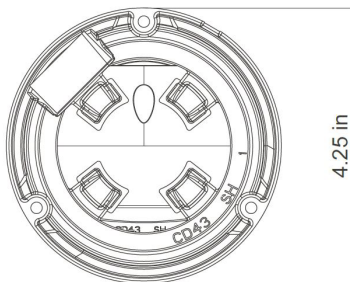

Dimensions:

Compatible Camera Mounts:

Part#: JB-SB-BR

Part#: WB-SB-ED

Model#: IPOD-SB4IR	
Camera	
Image Sensor	1 / 3 "CMOS
Image Size	2688 x 1520
Electronic Shutter	1 / 25 s ~ 1 / 100000 s
Min. Illumination	0.05 lux @F1.2,AGC ON; 0 lux with IR
Lens	3.6mm Fixed
Lens Mount	M12
Day & Night	ICR
Wide Dynamic Range	Digital WDR
Digital NR	2D/3D DNR
Angle Adjustment	Any Angle
Image	
Video Compression	H.265/ H.264 / MJPEG
Resolution	4MP (2560 × 1440), 3MP (2304 × 1296), 1080p (1920 × 1080), 720P (1280 × 720), D1, CIF, 480 × 240
Main stream	60Hz : 4MP(1 ~ 30fps) / 3MP(1 ~ 30fps) / 1080P(1 ~ 30fps) / 720P(1 ~ 30fps) 50Hz : 4MP(1 ~ 25fps) / 3MP(1 ~ 25fps) / 1080P(1 ~ 25fps) / 720P(1 ~ 25fps)
Bit rate	64 Kbps ~ 10 Mbps
Encode Mode	VBR / CBR
ROI	Each ROI to be configured separately
Quality	Five levels under VBR; Freely adjustable under CBR
Image Settings	ROI, Saturation, Brightness, Chroma, Contrast, Wide Dynamic, Sharpen, NR, etc. Adjustable through client software or web browser
Interfaces	
Network	RJ45
Audio	MIC IN × 1
Audio Compression	G711A / U
Video Output	CVBS video output (BNC × 1)
Functions	
Remote Monitoring	IE browsing, CMS remote control
Online Connection	Support simultaneous monitoring for up to 10 users; Support multi-stream real time transmission
Protocol	TCP / IP, UDP, DHCP, NTP, R Protocol TSP, PPPoE, DDNS, SMTP, FTP
Storage	Network remote storage
Smart Alarm	Motion Alarm
PoE	Yes
IR Distance	32-65ft (10~20m)
Water-proof	IP66
Other	
Power Supply	DC 12V / PoE
Power Consumption	< 5W (when IR is on < 4.5W)
Operating Environment	- 20 °C ~ 50 °C, 10 % ~ 90 % humidity
Dimensions (mm)	ø 87 × 108 (Weight:427g)