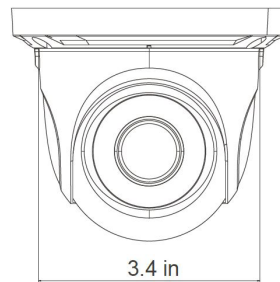

Dimensions:

Compatible Camera Mounts:

Part#: JB-SB-BR

Part#: WB-SB-ED

Model#: IPOD-SB4IR	
Camera	
Image Sensor	1 / 3 "CMOS
Image Size	2688 x 1520
Electronic Shutter	1 / 25 s ~ 1 / 100000 s
Min. Illumination	0.05 lux @F1.2,AGC ON; 0 lux with IR
Lens	3.6mm Fixed
Lens Mount	M12
Day & Night	ICR
Wide Dynamic Range	Digital WDR
Digital NR	2D/3D DNR
Angle Adjustment	Any Angle
Image	
Video Compression	H.265/ H.264 / MJPEG
Resolution	4MP (2560 × 1440), 3MP (2304 × 1296), 1080p (1920 × 1080), 720P (1280 × 720), D1, CIF, 480 × 240
Main stream	60Hz : 4MP(1 ~ 30fps) / 3MP(1 ~ 30fps) / 1080P(1 ~ 30fps) / 720P(1 ~ 30fps) 50Hz : 4MP(1 ~ 25fps) / 3MP(1 ~ 25fps) / 1080P(1 ~ 25fps) / 720P(1 ~ 25fps)
Bit rate	64 Kbps ~ 10 Mbps
Encode Mode	VBR / CBR
ROI	Each ROI to be configured separately
Quality	Five levels under VBR; Freely adjustable under CBR
Image Settings	ROI, Saturation, Brightness, Chroma, Contrast, Wide Dynamic, Sharpen, NR, etc. Adjustable through client software or web browser
Interfaces	
Network	RJ45
Audio	MIC IN × 1
Audio Compression	G711A / U
Video Output	CVBS video output (BNC × 1)
Functions	
Remote Monitoring	IE browsing, CMS remote control
Online Connection	Support simultaneous monitoring for up to 10 users; Support multi-stream real time transmission
Protocol	TCP / IP, UDP, DHCP, NTP, R Protocol TSP, PPPoE, DDNS, SMTP, FTP
Storage	Network remote storage
Smart Alarm	Motion Alarm
PoE	Yes
IR Distance	32-65ft (10~20m)
Water-proof	IP66
Other	
Power Supply	DC 12V / PoE
Power Consumption	< 5W (when IR is on < 4.5W)
Operating Environment	- 20 °C ~ 50 °C, 10 % ~ 90 % humidity
Dimensions (mm)	ø 87 × 108 (Weight:427g)