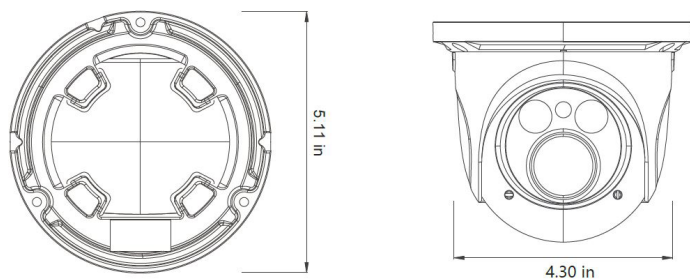

## Key Features:

- 4 Mega Pixel ( 2560 x 1440 )
- 3.3-12mm Motorized Zoom Lens
- ICR auto switch, true day / night
- 65 ~ 95 feet IR night view distance
- 3D DNR, digital WDR
- ROI coding
- Supports local CVBS video output and one-way audio
- Supports PoE power supply
- Supports smart phone, iPad, remote monitoring
- Supports three streams

## Dimensions:

## Compatible Camera Mounts:

Part#: JB-SB-BR

Part#: WB-SB-ED

Model#: IPOD-SB4IRZA	
<b>Camera</b>	
Image Sensor	1 / 3 "CMOS
Image Size	2688 x 1520
Electronic Shutter	1 / 25 s ~ 1 / 100000 s
Min. Illumination	0.05 lux @F1.2,AGC ON; 0 lux with IR
Lens	3.3 ~ 12mm Motorized Zoom
Angle Adjustment	Any Angle
<b>Image</b>	
Video Compression	H.265/ H.264 / MJPEG
Resolution	4MP ( 2560 x 1440 ), 3MP (2304 x 1296), 1080p ( 1920 x 1080 ), 720P ( 1280 x 720 ), D1, CIF, 480 x 240
Main stream	<b>60Hz</b> : 4MP( 1 ~ 30fps ) / 3MP( 1 ~ 30fps ) / 1080P( 1 ~ 30fps ) / 720P( 1 ~ 30fps ) <b>50Hz</b> : 4MP( 1 ~ 25fps ) / 3MP( 1 ~ 25fps ) / 1080P( 1 ~ 25fps ) / 720P( 1 ~ 25fps )
Bit rate	64 Kbps ~ 10 Mbps
Encode Mode	VBR / CBR
Quality	Five levels under VBR; Freely adjustable under CBR
Image Settings	ROI, Saturation, Brightness, Chroma, Contrast, Wide Dynamic, Sharpen, NR, etc. Adjustable through client software or web browser
<b>Interfaces</b>	
Network	RJ45
Audio	One-way audio (MIC IN x 1)
Video Output	CVBS video output ( BNC x 1 )
<b>Functions</b>	
Remote Monitoring	IE browsing, CMS remote control
Online Connection	Support simultaneous monitoring for up to 10 users; Support multi-stream real time transmission
Protocol	TCP / IP, UDP, DHCP, NTP, R Protocol TSP, PPPoE, DDNS, SMTP, FTP
Storage	Network remote storage
Smart Alarm	Motion Alarm
Day & Night	ICR
PoE	Yes
IR Distance	65-95ft (20~30m)
Water-proof	IP66
<b>Other</b>	
Power Supply	DC 12V / PoE
Power Consumption	< 2.5W
IR Consumption ON	< 5.5W
Operating Environment	- 20 °C ~ 50 °C, 10 % ~ 90 % humidity
Dimensions ( mm )	ø 109 x 130
Weight ( net )	689g