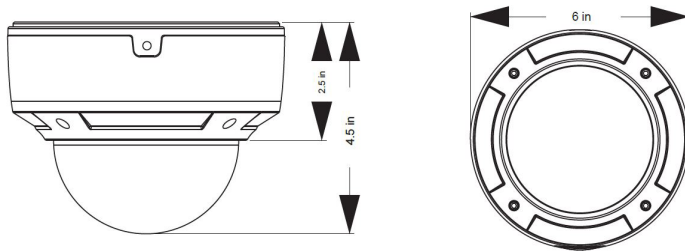

### Key Features:

- 5 Mega Pixel ( 2592 x 1944 )
- H.265 video encoding
- 3.6~10mm Lens
- IP66 & IK10 ingress protection
- ICR auto switch, true day / night
- 65 ~ 98 feet IR night view distance
- 3D DNR, digital WDR
- Supports 8 ROI codings
- Supports local CVBS video output and Two-way audio
- Supports PoE power supply
- Supports smart phone, iPad, remote monitoring
- One gigabit Ethernet network port, 10m / 100m / 1000m

### Dimensions: