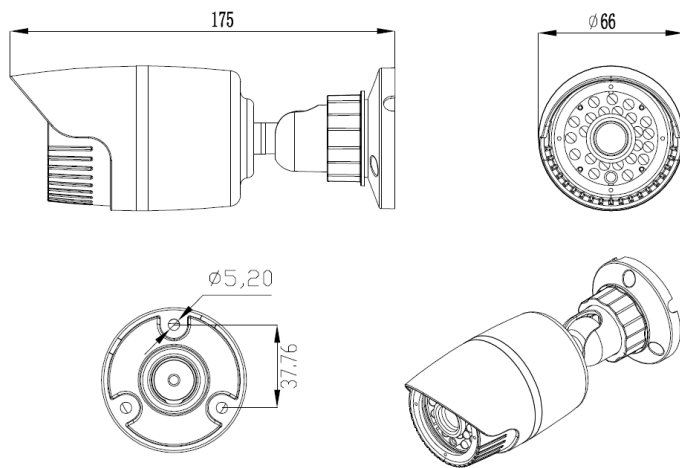

TVIOB-SB1IRE: Specifications

720p TVI Fixed Lens Bullet Camera Weatherproof with IR

Model#: TVIOB-SB1IRE	
Camera	
Image Sensor	NTSC 1/4" APTINA 1.0MP CMOS
Image Resolution	720P/960H
Effective Pixels	1.0MP, 1280x720
TV System	PAL/NTSC
Electronic Shutter	1/25s~1/50,000s , 1/30s~1/60,000s
S/N Ratio	≥50dB
Scanning System	Progressive Scan
Lens	3.6mm/F2.0 fixed
Infrared LED	14μ x 18PCS
Infrared Distance	65 feet (20M)
IR Cut Filter	Yes
IR Status	Under 10 Lux by CDS
IR Power On	CDS Auto Control
Functions	
Day/Night	Auto (ICR) / Color / B&W
OSD Menu	No
White Balance	Auto
Gain Control	Auto
Noise Reduction	2DNR
Weatherproof	IP66
Other	
Power Supply	DC 12V ±10%, 500mA
Power Consumption	< 5.6W
Operating Environment	- 10 °C ~ 50 °C (95 % humidity Max)
Dimensions (in)	6(W) x 2.5(H) x 2.6(D)in
Weight	700g

Key Features:

- 1 Mega Pixel 720P
- 3.6mm Fixed Lens
- 65 feet of IR night view distance
- TVI High Definition Over Coaxial Cable
- Day Night, White Balance, 2DNR
- IP66 Rated Weatherproof
- No Complex OSD Menu
- 12vDC Power Supply

Dimensions:

Specification Subject to change without Notice*