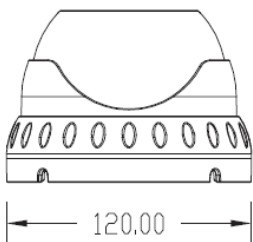

HDOD-SB2IRW: Specifications

2MP TVI/AHD/CVI/Analog Fixed Dome Camera Weatherproof with IR

Key Features:

- 2 Mega Pixel (1920x1080)
- 3.6mm Fixed Lens
- 65 feet of IR night view distance
- TVI, AHD, CVI, & Analog Outputs
- Day Night, White Balance, 2DNR, DWDR
- 12vDC Power Supply

Dimensions:

Model#: HDOD-SB2IRW	
Camera	
Image Sensor	NTSC 1/2.9 SONY 2.4MP CMOS Sensor
Image Resolution	1080P/960H
Effective Pixels	2.4MP, 1920x1080
TV System	PAL/NTSC
Electronic Shutter	1/25s~1/50,000s , 1/30s~1/60,000s
S/N Ratio	≥50dB
Scanning System	Progressive Scan
Lens	3.6mm/F2.0 fixed
Infrared LED	14μ x 18PCS
Infrared Distance	65 feet (20M)
IR Cut Filter	Yes
IR Status	Under 10 Lux by CDS
IR Power On	CDS Auto Control
Functions	
Day/Night	Auto (ICR) / Color / B&W
OSD Menu	Yes
White Balance	Auto
Gain Control	Auto
Noise Reduction	2DNR
WDR	DWDR
UTC	Yes
Other	
Power Supply	DC 12V ±10%, 500mA
Operating Environment	- 10 °C ~ 50 °C (95 % humidity Max)
Dimensions (in)	3.7(W) x 2.7(H)in
Weight	450g