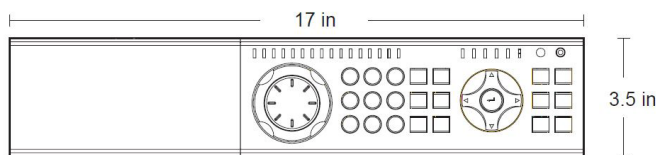

### Dimensions:

### Rear Panel

Model#: NVR-SB32		
System	Compression	Standard H.265
	OS	Embedded Linux
Video	Network Input	32 CH IPC input
	Bandwidth	256Mbps
	Network Access Format	5MP / 4MP / 3MP / 1080P / 960P / 720P@25 / 30fps
	Output	HDMI × 2: one input 4K x 2K/ 1920 x 1080 / 1280 x 1024 the other 1920 x 1080 / 1280 x 1024 VGA x1: 1920x1080/ 1280 x 1024
Audio	Network Input	32 CH IPC audio input
	2-way Audio	RCA x 1
	Local Output	RCA x 1
Record	Record Stream	Dual stream recording
	Resolution	5MP / 4MP / 3MP / 1080P / 960P / 720P
	Mode	Manual, timer, motion, sensor
Playback	Simultaneous Playback	Max 16 CH
	Search	Time slice / time / event / tag search
	Smart Search	Highlighted color to display the camera record in a certain period of time, different colors refers to different record events
	Function	Play, pause, FF, FB, digital zoom, etc.
Alarm	Mode	Manual, sensor, motion, exception
	Input	8 CH local alarm input, support IPC alarm input
	Output	4Ch
	Triggering	Record, snap, preset, e-mail, etc.
Network	Interface	RJ45 10 / 100 / 1000 Mbps × 2
	Protocol	TCP / IP, PPPoE, DHCP, DNS, DDNS, UPnP, NTP, SMTP
	Web Client	Max 10 users online
Mobile Device	OS	IOS, Android
Storage	HDD	SATA × 8, e-SATA × 2, max 6T per HDD
Backup	Local Backup	U disk, USB mobile HDD
	Network Backup	Yes
Port	USB	USB 2.0 × 2 ( one in the front panel and the other in the rear panel ), USB 3.0 × 1 ( rear panel )
	Remote Controller	Yes
Others	Power Supply	ATX
	Consumption	≤ 15W ( without HDD )
	Dimensions	17 × 18 × 3.5 ( W × D × H ) in
	Environment	-10 °C ~ 50 °C 10% ~ 90% humidity