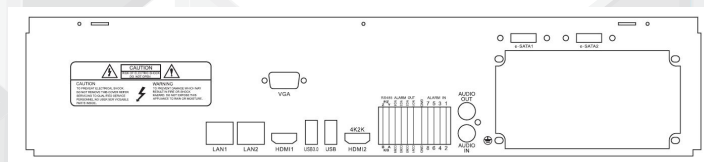

### Rear Panel

Model#: NVR-SB32		
System	Compression	Standard H.265
	OS	Embedded Linux
Video	Network Input	32 CH IPC input
	Bandwidth	256Mbps
	Network Access Format	5MP / 4MP / 3MP / 1080P / 960P / 720P@25 / 30fps
	Output	HDMI × 2: one input 4K x 2K/ 1920 x 1080 / 1280 x 1024 the other 1920 x 1080 / 1280 x 1024 VGA x1: 1920x1080/ 1280 x 1024
Audio	Network Input	32 CH IPC audio input
	2-way Audio	RCA x 1
	Local Output	RCA x 1
Record	Record Stream	Dual stream recording
	Resolution	5MP / 4MP / 3MP / 1080P / 960P / 720P
	Mode	Manual, timer, motion, sensor
Playback	Simultaneous Playback	Max 16 CH
	Search	Time slice / time / event / tag search
	Smart Search	Highlighted color to display the camera record in a certain period of time, different colors refers to different record events
	Function	Play, pause, FF, FB, digital zoom, etc.
Alarm	Mode	Manual, sensor, motion, exception
	Input	8 CH local alarm input, support IPC alarm input
	Output	4Ch
	Triggering	Record, snap, preset, e-mail, etc.
Network	Interface	RJ45 10 / 100 / 1000 Mbps × 2
	Protocol	TCP / IP, PPPoE, DHCP, DNS, DDNS, UPnP, NTP, SMTP
	Web Client	Max 10 users online
Mobile Device	OS	IOS, Android
Storage	HDD	SATA × 8, e-SATA × 2, max 6T per HDD
Backup	Local Backup	U disk, USB mobile HDD
	Network Backup	Yes
Port	USB	USB 2.0 × 2 ( one in the front panel and the other in the rear panel ), USB 3.0 × 1 ( rear panel )
	Remote Controller	Yes
Others	Power Supply	ATX
	Consumption	≤ 15W ( without HDD )
	Dimensions	17 × 18 × 3.5 ( W × D × H ) in
	Environment	-10 °C ~ 50 °C 10% ~ 90% humidity