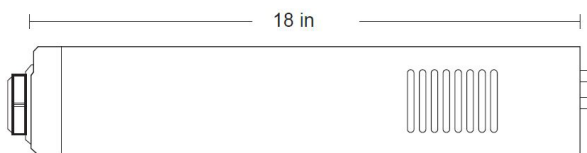

### Dimensions:

### Rear Panel

Model#: NVR-SB32		
System	Compression	Standard H.265
	OS	Embedded Linux
Video	Network Input	32 CH IPC input
	Bandwidth	256Mbps
	Network Access Format	5MP / 4MP / 3MP / 1080P / 960P / 720P@25 / 30fps
	Output	HDMI × 2: one input 4K x 2K/ 1920 x 1080 / 1280 x 1024 the other 1920 x 1080 / 1280 x 1024 VGA x1: 1920x1080/ 1280 x 1024
Audio	Network Input	32 CH IPC audio input
	2-way Audio	RCA x 1
	Local Output	RCA x 1
Record	Record Stream	Dual stream recording
	Resolution	5MP / 4MP / 3MP / 1080P / 960P / 720P
	Mode	Manual, timer, motion, sensor
Playback	Simultaneous Playback	Max 16 CH
	Search	Time slice / time / event / tag search
	Smart Search	Highlighted color to display the camera record in a certain period of time, different colors refers to different record events
	Function	Play, pause, FF, FB, digital zoom, etc.
Alarm	Mode	Manual, sensor, motion, exception
	Input	8 CH local alarm input, support IPC alarm input
	Output	4Ch
	Triggering	Record, snap, preset, e-mail, etc.
Network	Interface	RJ45 10 / 100 / 1000 Mbps × 2
	Protocol	TCP / IP, PPPoE, DHCP, DNS, DDNS, UPnP, NTP, SMTP
	Web Client	Max 10 users online
Mobile Device	OS	IOS, Android
Storage	HDD	SATA × 8, e-SATA × 2, max 6T per HDD
Backup	Local Backup	U disk, USB mobile HDD
	Network Backup	Yes
Port	USB	USB 2.0 × 2 ( one in the front panel and the other in the rear panel ), USB 3.0 × 1 ( rear panel )
	Remote Controller	Yes
Others	Power Supply	ATX
	Consumption	≤ 15W ( without HDD )
	Dimensions	17 × 18 × 3.5 ( W × D × H ) in
	Environment	-10 °C ~ 50 °C 10% ~ 90% humidity