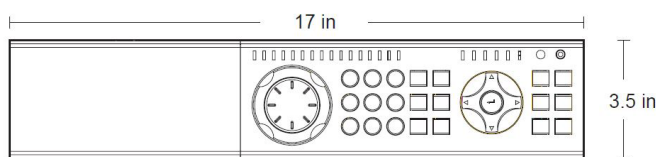

### Dimensions:

### Rear Panel

Model#: NVR-SB64		
System	Compression	Standard H.265
	OS	Embedded Linux
Video	Network Input	64 CH IPC input
	Bandwidth	320Mbps
	Network Access Format	5MP / 4MP / 3MP / 1080P / 960P / 720P@25 / 30fps
	Output	HDMI × 2: one input 4K x 2K/ 1920 x 1080 / 1280 x 1024 the other 1920 x 1080 / 1280 x 1024 VGA x1: 1920x1080/ 1280 x 1024
Audio	Network Input	64 CH IPC audio input
	2-way Audio	RCA x 1
	Local Output	RCA x 1
Record	Record Stream	Dual stream recording
	Resolution	5MP / 4MP / 3MP / 1080P / 960P / 720P
	Mode	Manual, timer, motion, sensor
Playback	Simultaneous Playback	Max 16 CH
	Search	Time slice / time / event / tag search
	Smart Search	Highlighted color to display the camera record in a certain period of time, different colors refers to different record events
	Function	Play, pause, FF, FB, digital zoom, etc.
Alarm	Mode	Manual, sensor, motion, exception
	Input	8 CH local alarm input, support IPC alarm input
	Output	4Ch
	Triggering	Record, snap, preset, e-mail, etc.
Network	Interface	RJ45 10 / 100 / 1000 Mbps × 2
	Protocol	TCP / IP, PPPoE, DHCP, DNS, DDNS, UPnP, NTP, SMTP
	Web Client	Max 10 users online
Mobile Device	OS	IOS, Android
Storage	HDD	SATA × 8, e-SATA × 2, max 6T per HDD
Backup	Local Backup	U disk, USB mobile HDD
	Network Backup	Yes
Port	USB	USB 2.0 × 2 ( one in the front panel and the other in the rear panel ), USB 3.0 × 1 ( rear panel )
	Remote Controller	Yes
Others	Power Supply	ATX
	Consumption	≤ 15W ( without HDD )
	Dimensions	17 × 18 × 3.5 ( W × D × H ) in
	Environment	-10 °C ~ 50 °C 10% ~ 90% humidity