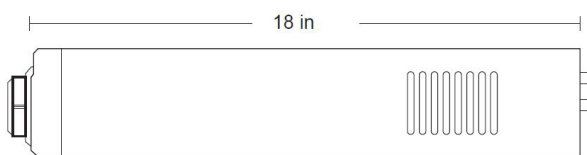

### Dimensions:

### Rear Panel

Model#: NVR-SB64		
System	Compression	Standard H.265
	OS	Embedded Linux
Video	Network Input	64 CH IPC input
	Bandwidth	320Mbps
	Network Access Format	5MP / 4MP / 3MP / 1080P / 960P / 720P@25 / 30fps
	Output	HDMI × 2: one input 4K x 2K/ 1920 x 1080 / 1280 x 1024 the other 1920 x 1080 / 1280 x 1024 VGA x1: 1920x1080/ 1280 x 1024
Audio	Network Input	64 CH IPC audio input
	2-way Audio	RCA x 1
	Local Output	RCA x 1
Record	Record Stream	Dual stream recording
	Resolution	5MP / 4MP / 3MP / 1080P / 960P / 720P
	Mode	Manual, timer, motion, sensor
Playback	Simultaneous Playback	Max 16 CH
	Search	Time slice / time / event / tag search
	Smart Search	Highlighted color to display the camera record in a certain period of time, different colors refers to different record events
	Function	Play, pause, FF, FB, digital zoom, etc.
Alarm	Mode	Manual, sensor, motion, exception
	Input	8 CH local alarm input, support IPC alarm input
	Output	4Ch
	Triggering	Record, snap, preset, e-mail, etc.
Network	Interface	RJ45 10 / 100 / 1000 Mbps × 2
	Protocol	TCP / IP, PPPoE, DHCP, DNS, DDNS, UPnP, NTP, SMTP
	Web Client	Max 10 users online
Mobile Device	OS	IOS, Android
Storage	HDD	SATA × 8, e-SATA × 2, max 6T per HDD
Backup	Local Backup	U disk, USB mobile HDD
	Network Backup	Yes
Port	USB	USB 2.0 × 2 ( one in the front panel and the other in the rear panel ), USB 3.0 × 1 ( rear panel )
	Remote Controller	Yes
Others	Power Supply	ATX
	Consumption	≤ 15W ( without HDD )
	Dimensions	17 × 18 × 3.5 ( W × D × H ) in
	Environment	-10 °C ~ 50 °C 10% ~ 90% humidity