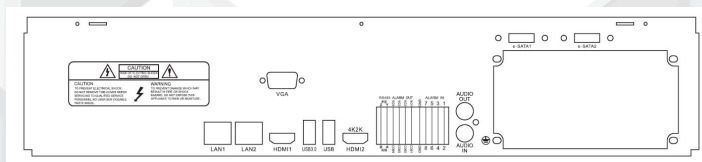

### Rear Panel

Model#: NVR-SB64		
System	Compression	Standard H.265
	OS	Embedded Linux
Video	Network Input	64 CH IPC input
	Bandwidth	320Mbps
	Network Access Format	5MP / 4MP / 3MP / 1080P / 960P / 720P@25 / 30fps
	Output	HDMI × 2: one input 4K x 2K/ 1920 x 1080 / 1280 x 1024 the other 1920 x 1080 / 1280 x 1024 VGA x1: 1920x1080/ 1280 x 1024
Audio	Network Input	64 CH IPC audio input
	2-way Audio	RCA x 1
	Local Output	RCA x 1
Record	Record Stream	Dual stream recording
	Resolution	5MP / 4MP / 3MP / 1080P / 960P / 720P
	Mode	Manual, timer, motion, sensor
Playback	Simultaneous Playback	Max 16 CH
	Search	Time slice / time / event / tag search
	Smart Search	Highlighted color to display the camera record in a certain period of time, different colors refers to different record events
	Function	Play, pause, FF, FB, digital zoom, etc.
Alarm	Mode	Manual, sensor, motion, exception
	Input	8 CH local alarm input, support IPC alarm input
	Output	4Ch
	Triggering	Record, snap, preset, e-mail, etc.
Network	Interface	RJ45 10 / 100 / 1000 Mbps × 2
	Protocol	TCP / IP, PPPoE, DHCP, DNS, DDNS, UPnP, NTP, SMTP
	Web Client	Max 10 users online
Mobile Device	OS	IOS, Android
Storage	HDD	SATA × 8, e-SATA × 2, max 6T per HDD
Backup	Local Backup	U disk, USB mobile HDD
	Network Backup	Yes
Port	USB	USB 2.0 × 2 ( one in the front panel and the other in the rear panel ), USB 3.0 × 1 ( rear panel )
	Remote Controller	Yes
Others	Power Supply	ATX
	Consumption	≤ 15W ( without HDD )
	Dimensions	17 × 18 × 3.5 ( W × D × H ) in
	Environment	-10 °C ~ 50 °C 10% ~ 90% humidity