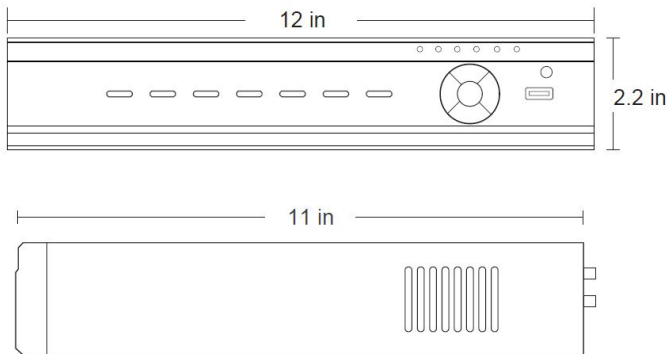

Dimensions:

Rear Panel

Model#: QDVR-SBE4ME		
System	Compression	Standard H.264
	OS	Embedded Linux
Video	Network Input	BNC x 4
	Resolution	TVI / AHD 2.0 1080P, 720P, WD1 real time
	IP Input/ Access Bandwidth	IPC x 1 / 6Mbps
	Output	HDMI x 1 : 1920 x 1080, VGA x 1 : 1920 x 1080, BNC x 1 : CVBS (used as the main or spot output)
Audio	Input	RCA x 4
	Output	RCA x 1
	Two-way audio	Take up channel one audio input
Record	Resolution	1080P, 1080P lite, 720P
	Frame Rate	1080P : 1~12fps (PAL / NTSC)
		1080P Lite / 720P : 1~real time (PAL / NTSC)
	Bit Rate	768Kbps ~ 8Mbps
	Encode	VBR / CBR
	Quality	6 Level
	Mode	Manual, timer, motion, sensor
	File Manager	Lock, unlock
IP Input	Frame rate	3MP: NO
		1080p : 25fps (PAL) 960P/ 720P: 30fps (NTSC)
Playback	Playback	4ch
	Search	Time / calendar search, event (motion,sensor)
	Smart Search	Highlighted date and time to display the channel record
	Function	Play, pause, FF, FB, digital zoom
Alarm	Mode	Sensor, motion, video loss
	Input	4
	Output	1
Network	Triggering	Record, PTZ move, alarm out, e-mail, etc
	Interface	RJ45 10M / 100M x 1
	Protocol	TCP / IP, UDP, DHCP, DNS, PPPoE, DDNS
Mobile Device	Web Client	10 users online, dual stream
	OS	IOS, Android
Storage	HDD	SATA x1, 6TB Max per Hard Drive
Port	RS485	RS485 x 1
	USB	USB 2.0 x 2, connect to mouse and USB backup device
	Remote Controller	Yes
Others	Power Supply	DC12V
	Consumption	≤ 5W (without HDD)
	Dimensions	12 x 11 x 2.2 (W x D x H) in
	Environment	-10 °C ~ 50 °C 10% ~ 90% humidity