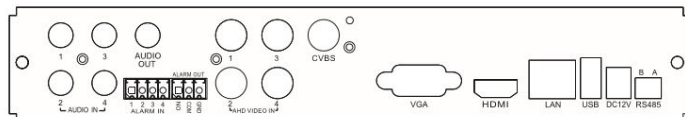

Dimensions:

Rear Panel

Model#: QDVR-SBE4ME		
System	Compression	Standard H.264
	OS	Embedded Linux
Video	Network Input	BNC x 4
	Resolution	TVI / AHD 2.0 1080P, 720P, WD1 real time
	IP Input/ Access Bandwidth	IPC x 1 / 6Mbps
	Output	HDMI x 1 : 1920 x 1080, VGA x 1 : 1920 x 1080, BNC x 1 : CVBS (used as the main or spot output)
Audio	Input	RCA x 4
	Output	RCA x 1
	Two-way audio	Take up channel one audio input
Record	Resolution	1080P, 1080P lite, 720P
	Frame Rate	1080P : 1~12fps (PAL / NTSC)
		1080P Lite / 720P : 1~real time (PAL / NTSC)
	Bit Rate	768Kbps ~ 8Mbps
	Encode	VBR / CBR
	Quality	6 Level
	Mode	Manual, timer, motion, sensor
	File Manager	Lock, unlock
IP Input	Frame rate	3MP: NO
		1080p : 25fps (PAL) 960P/ 720P: 30fps (NTSC)
Playback	Playback	4ch
	Search	Time / calendar search, event (motion,sensor)
	Smart Search	Highlighted date and time to display the channel record
	Function	Play, pause, FF, FB, digital zoom
Alarm	Mode	Sensor, motion, video loss
	Input	4
	Output	1
Network	Triggering	Record, PTZ move, alarm out, e-mail, etc
	Interface	RJ45 10M / 100M x 1
	Protocol	TCP / IP, UDP, DHCP, DNS, PPPoE, DDNS
Mobile Device	Web Client	10 users online, dual stream
	OS	IOS, Android
Storage	HDD	SATA x1, 6TB Max per Hard Drive
Port	RS485	RS485 x 1
	USB	USB 2.0 x 2, connect to mouse and USB backup device
	Remote Controller	Yes
Others	Power Supply	DC12V
	Consumption	≤ 5W (without HDD)
	Dimensions	12 x 11 x 2.2 (W x D x H) in
	Environment	-10 °C ~ 50 °C 10% ~ 90% humidity