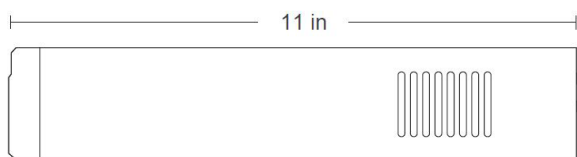

Dimensions:

Rear Panel

Model#: NVR-SB8ME-8P		
System	Compression	Standard H.265
	OS	Embedded Linux
Video	Network Input	8 CH IPC input
	Bandwidth	64Mbps
	Network Access Format	5MP / 4MP / 3MP / 1080P / 960P / 720P@25 / 30fps
	Output	HDMI x 1: 4K x 2K/ 1920 x 1080/1280 x 1024 VGA x1: 1920x1080/ 1280 x 1024
Audio	Network Input	8 CH IPC audio input
	2-way Audio	RCA x 1
	Local Output	RCA x 1
Record	Record Stream	Dual stream recording
	Resolution	5MP / 4MP / 3MP / 1080P / 960P / 720P
	Mode	Manual, timer, motion, sensor
Playback	Simultaneous Playback	Max 8 CH
	Search	Time slice / time / event / tag search
	Smart Search	Highlighted color to display the camera record in a certain period of time, different colors refers to different record events
	Function	Play, pause, FF, FB, digital zoom, etc.
Alarm	Mode	Manual, sensor, motion, exception
	Input	Support IPC alarm input
	Output	Support IPC alarm output
	Triggering	Record, Snap, Preset, e-mail, ect
Network	Interface	RJ45 10 / 100 Mbps x 1
	PoE Port	RJ45 x 8
	Protocol	TCP / IP, PPPoE, DHCP, DNS, DDNS, UPnP, NTP, SMTP
	Web Client	Max 10 users online
Mobile Device	OS	IOS, Android
Storage	HDD	SATA x1, 6TB Max per Hard Drive
Backup	Local Backup	U disk, USB mobile HDD
	Network Backup	Yes
Port	USB	USB 2.0 x 2 (one in the front panel and the other in the rear panel)
	Remote Controller	Yes
Others	Power Supply	DC48V
	Consumption	≤ 5W (without HDD)
	Dimensions	12 x 11 x 2.2 (W x D x H) in
	Environment	-10 °C ~ 50 °C 10% ~ 90% humidity