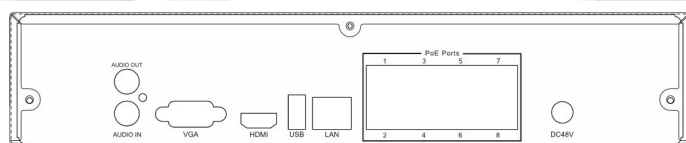

Dimensions:

Rear Panel

Model#: NVR-SB8ME-8P		
System	Compression	Standard H.265
	OS	Embedded Linux
Video	Network Input	8 CH IPC input
	Bandwidth	64Mbps
	Network Access Format	5MP / 4MP / 3MP / 1080P / 960P / 720P@25 / 30fps
	Output	HDMI x 1: 4K x 2K/ 1920 x 1080/1280 x 1024 VGA x1: 1920x1080/ 1280 x 1024
Audio	Network Input	8 CH IPC audio input
	2-way Audio	RCA x 1
	Local Output	RCA x 1
Record	Record Stream	Dual stream recording
	Resolution	5MP / 4MP / 3MP / 1080P / 960P / 720P
	Mode	Manual, timer, motion, sensor
Playback	Simultaneous Playback	Max 8 CH
	Search	Time slice / time / event / tag search
	Smart Search	Highlighted color to display the camera record in a certain period of time, different colors refers to different record events
	Function	Play, pause, FF, FB, digital zoom, etc.
Alarm	Mode	Manual, sensor, motion, exception
	Input	Support IPC alarm input
	Output	Support IPC alarm output
	Triggering	Record, Snap, Preset, e-mail, ect
Network	Interface	RJ45 10 / 100 Mbps x 1
	PoE Port	RJ45 x 8
	Protocol	TCP / IP, PPPoE, DHCP, DNS, DDNS, UPnP, NTP, SMTP
	Web Client	Max 10 users online
Mobile Device	OS	IOS, Android
Storage	HDD	SATA x1, 6TB Max per Hard Drive
Backup	Local Backup	U disk, USB mobile HDD
	Network Backup	Yes
Port	USB	USB 2.0 x 2 (one in the front panel and the other in the rear panel)
	Remote Controller	Yes
Others	Power Supply	DC48V
	Consumption	≤ 5W (without HDD)
	Dimensions	12 x 11 x 2.2 (W x D x H) in
	Environment	-10 °C ~ 50 °C 10% ~ 90% humidity