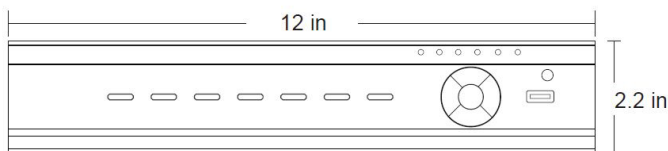

Dimensions:

Rear Panel

Model#: NVR-SB8ME-8P		
System	Compression	Standard H.265
	OS	Embedded Linux
Video	Network Input	8 CH IPC input
	Bandwidth	64Mbps
	Network Access Format	5MP / 4MP / 3MP / 1080P / 960P / 720P@25 / 30fps
	Output	HDMI x 1: 4K x 2K/ 1920 x 1080/1280 x 1024 VGA x1: 1920x1080/ 1280 x 1024
Audio	Network Input	8 CH IPC audio input
	2-way Audio	RCA x 1
	Local Output	RCA x 1
Record	Record Stream	Dual stream recording
	Resolution	5MP / 4MP / 3MP / 1080P / 960P / 720P
	Mode	Manual, timer, motion, sensor
Playback	Simultaneous Playback	Max 8 CH
	Search	Time slice / time / event / tag search
	Smart Search	Highlighted color to display the camera record in a certain period of time, different colors refers to different record events
	Function	Play, pause, FF, FB, digital zoom, etc.
Alarm	Mode	Manual, sensor, motion, exception
	Input	Support IPC alarm input
	Output	Support IPC alarm output
	Triggering	Record, Snap, Preset, e-mail, ect
Network	Interface	RJ45 10 / 100 Mbps x 1
	PoE Port	RJ45 x 8
	Protocol	TCP / IP, PPPoE, DHCP, DNS, DDNS, UPnP, NTP, SMTP
	Web Client	Max 10 users online
Mobile Device	OS	IOS, Android
Storage	HDD	SATA x1, 6TB Max per Hard Drive
Backup	Local Backup	U disk, USB mobile HDD
	Network Backup	Yes
Port	USB	USB 2.0 x 2 (one in the front panel and the other in the rear panel)
	Remote Controller	Yes
Others	Power Supply	DC48V
	Consumption	≤ 5W (without HDD)
	Dimensions	12 x 11 x 2.2 (W x D x H) in
	Environment	-10 °C ~ 50 °C 10% ~ 90% humidity