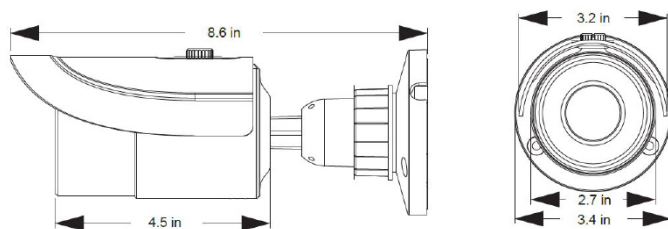

Dimensions:

Compatible Camera Mounts:

Part Number: JB-SB-BR

Model#: IPOB-SB3IREV	
Camera	
Image Sensor	1 / 3 "CMOS
Image Size	2048 x 1536
Electronic Shutter	1 / 25 s ~ 1 / 100000 s
Auto Iris	Fixed Iris
Min. Illumination	0.07 lux @F1.2,AGC ON; 0 lux with IR
Lens	2.8 ~ 12 mm @ F1.4, angle of view: 84° ~ 27°
Lens Mount	φ 14
Day & Night	ICR
Wide Dynamic Range	Digital WDR
Digital NR	3D DNR
Angle Adjustment	Any Angle
Image	
Video Compression	H.264 / MJPEG (Baseline Profile / Main Profile / High Profile)
Resolution	3MP (2048 x 1536), 1080P (1920 x 1080), 720P (1280 x 720), D1, CIF, 480 x 240
Main stream	60Hz : 3MP (1 ~ 30fps) / 1080P (1 ~ 30fps) / 720P (1 ~ 30fps) 50Hz : 3MP (1 ~ 25fps) / 1080P (1 ~ 25fps) / 720P (1 ~ 25fps)
Bit rate	128 Kbps ~ 6 Mbps
Encode Mode	VBR / CBR
Quality	Five levels under VBR; Freely adjustable under CBR
Image Settings	ROI, Saturation, Brightness, Chroma, Contrast, Wide Dynamic, Sharpen, NR, etc. adjustable through client software or web browser
ROI	3 ROI
Interfaces	
Network	RJ45
Functions	
Remote Monitoring	IE browsing, CMS remote control
Online Connection	Support simultaneous monitoring for up to 3 users; Support multi-stream real time transmission
Protocol	TCP / IP, UDP, DHCP, NTP, RTSP, DDNS, SMTP, FTP
Interface Protocol	ONVIF
Storage	Network remote storage
Smart Alarm	Motion Alarm
PoE	Yes
IR Distance	33-66ft (10~20m)
Water-proof	IP66
Other	
Power Supply	DC 12V / PoE
Power Consumption	< 2W
IR Consumption ON	< 5.5W
Operating Environment	- 20 °C ~ 50 °C, 10 % ~ 90 % humidity
Dimensions	φ 3.5in × 9in φ 87 × 219
Weight (net)	636g (1.5lbs)
Installation	Wall mounting, pendent mounting