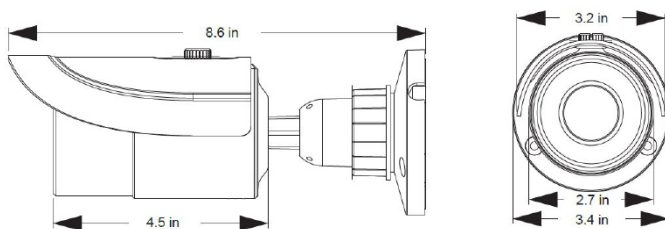

Dimensions:

Compatible Camera Mounts:

Part Number: JB-SB-BR

Model#: IPOB-SB4IR28	
Camera	
Image Sensor	1 / 3 "CMOS
Image Size	2688 × 1520
Electronic Shutter	1 / 25 s ~ 1 / 100000 s
Auto Iris	Fixed Iris
Min. Illumination	0.05 lux @F1.2,AGC ON; 0 lux with IR
Lens	2.8 mm
Lens Mount	φ 14
Day & Night	ICR
Wide Dynamic Range	120dB
BLC/ HLC/ Defogging	Yes
Digital NR	2D/3D DNR
Angle Adjustment	Any Angle
Image	
Video Compression	H.265 / H.264 / MJPEG Main Profile @Leve4.1 High Tier
Resolution	4MP (2592×1520), 2K (2560×1440), 3MP (2304×1296), 1080P (1920×1080), 720P (1280×720), D1, CIF, 480×240
Main stream	60Hz : 4MP (1 ~ 30fps) / 2K (1 ~ 30fps) / 3MP (1 ~ 30fps) / 1080P (1 ~ 30fps) / 720P (1 ~ 30fps) 50Hz : 4MP (1 ~ 25fps) / 2K (1 ~ 25fps) / 3MP (1 ~ 25fps) / 1080P (1 ~ 25fps) / 720P (1 ~ 25fps)
Bit rate	64 Kbps ~ 10 Mbps
Encode Mode	VBR / CBR
Quality	Five levels under VBR; Freely adjustable under CBR
Image Settings	ROI, Saturation, Brightness, Chroma, Contrast, Wide Dynamic, Sharpen, NR,etc. adjustable through client software or web browser
Audio Compression	G711A / U
ROI	Each ROI to be configured separately
Interfaces	
Network	RJ45
Audio	MIC IN × 1
Video Output	CVBS video output (BNC × 1)
Functions	
Remote Monitoring	IE browsing,CMS remote control
Online Connection	Support simultaneous monitoring for up to 10 users; Support multi-stream real time transmission
Protocol	TCP / IP, UDP, DHCP, NTP, RTSP, DDNS, SMTP,FTP
Interface Protocol	ONVIF, GB-T/28181-2011
Storage	Network remote storage
Smart Alarm	Motion Alarm
PoE	Yes
IR Distance	65-98ft (20~30m)
Water-proof	IP66
Other	
Power Supply	DC 12V / PoE
Power Consumption	< 2.5W
IR Consumption ON	< 6W
Operating Environment	- 20 °C ~ 50 °C, 10 % ~ 90 % humidity
Dimensions	φ 3.5in × 9in φ 87 × 219
Weight (net)	609g (1.3lbs)
Installation	Wall mounting, pendent mounting